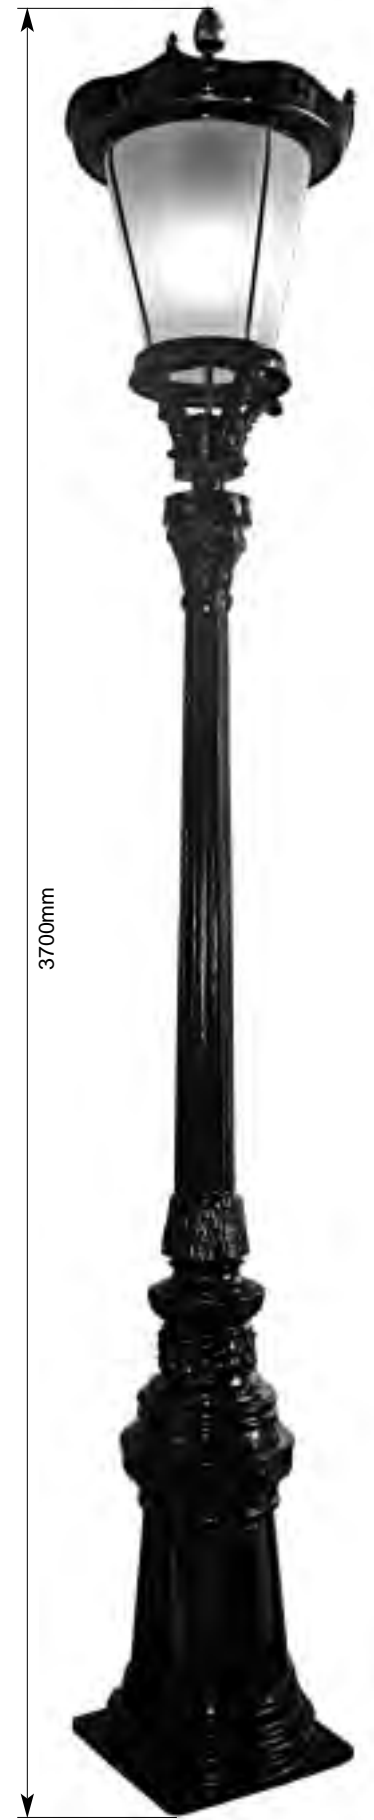

3700mm

Kreta3

Palen - Poteaux