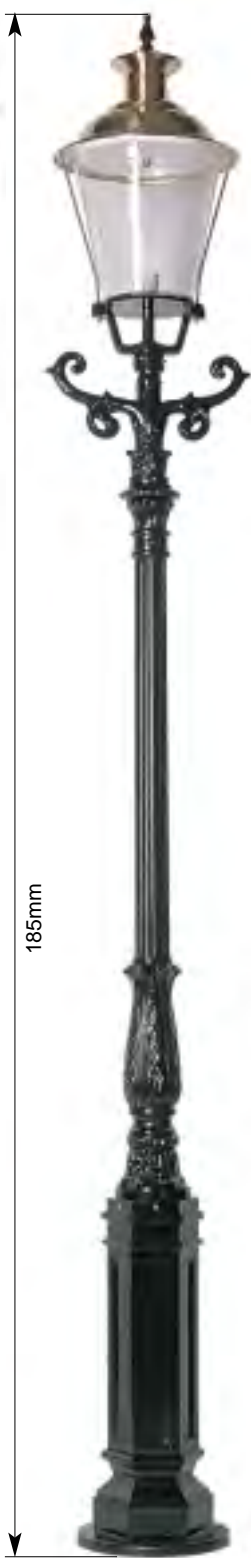

H5452

185mm

H15

3150mm

H5732

PALEN IN ALUMINIUM MET COATING
POTEAUX EN ALUMINIUM LAQUES

2250mm

H18