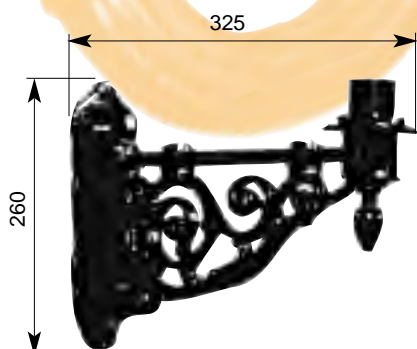

PALEN IN ALUMINIUM MET COATING
POTEAUX EN ALUMINIUM LAQUES

Lantaarn sokkel.
Socle pour lanternes.

T45

Lantaarnarm.
Bras de réverbère.

ST4