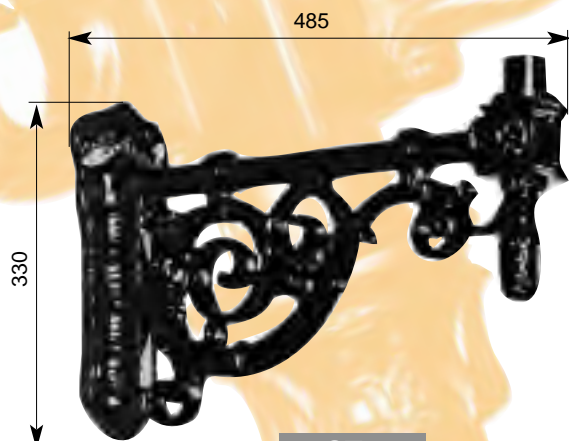

PALEN IN ALUMINIUM MET COATING
POTEAUX EN ALUMINIUM LAQUES

Lantaarn sokkel.
Socle pour lanternes.

T45

Lantaarnarm.
Bras de réverbère.

ST5